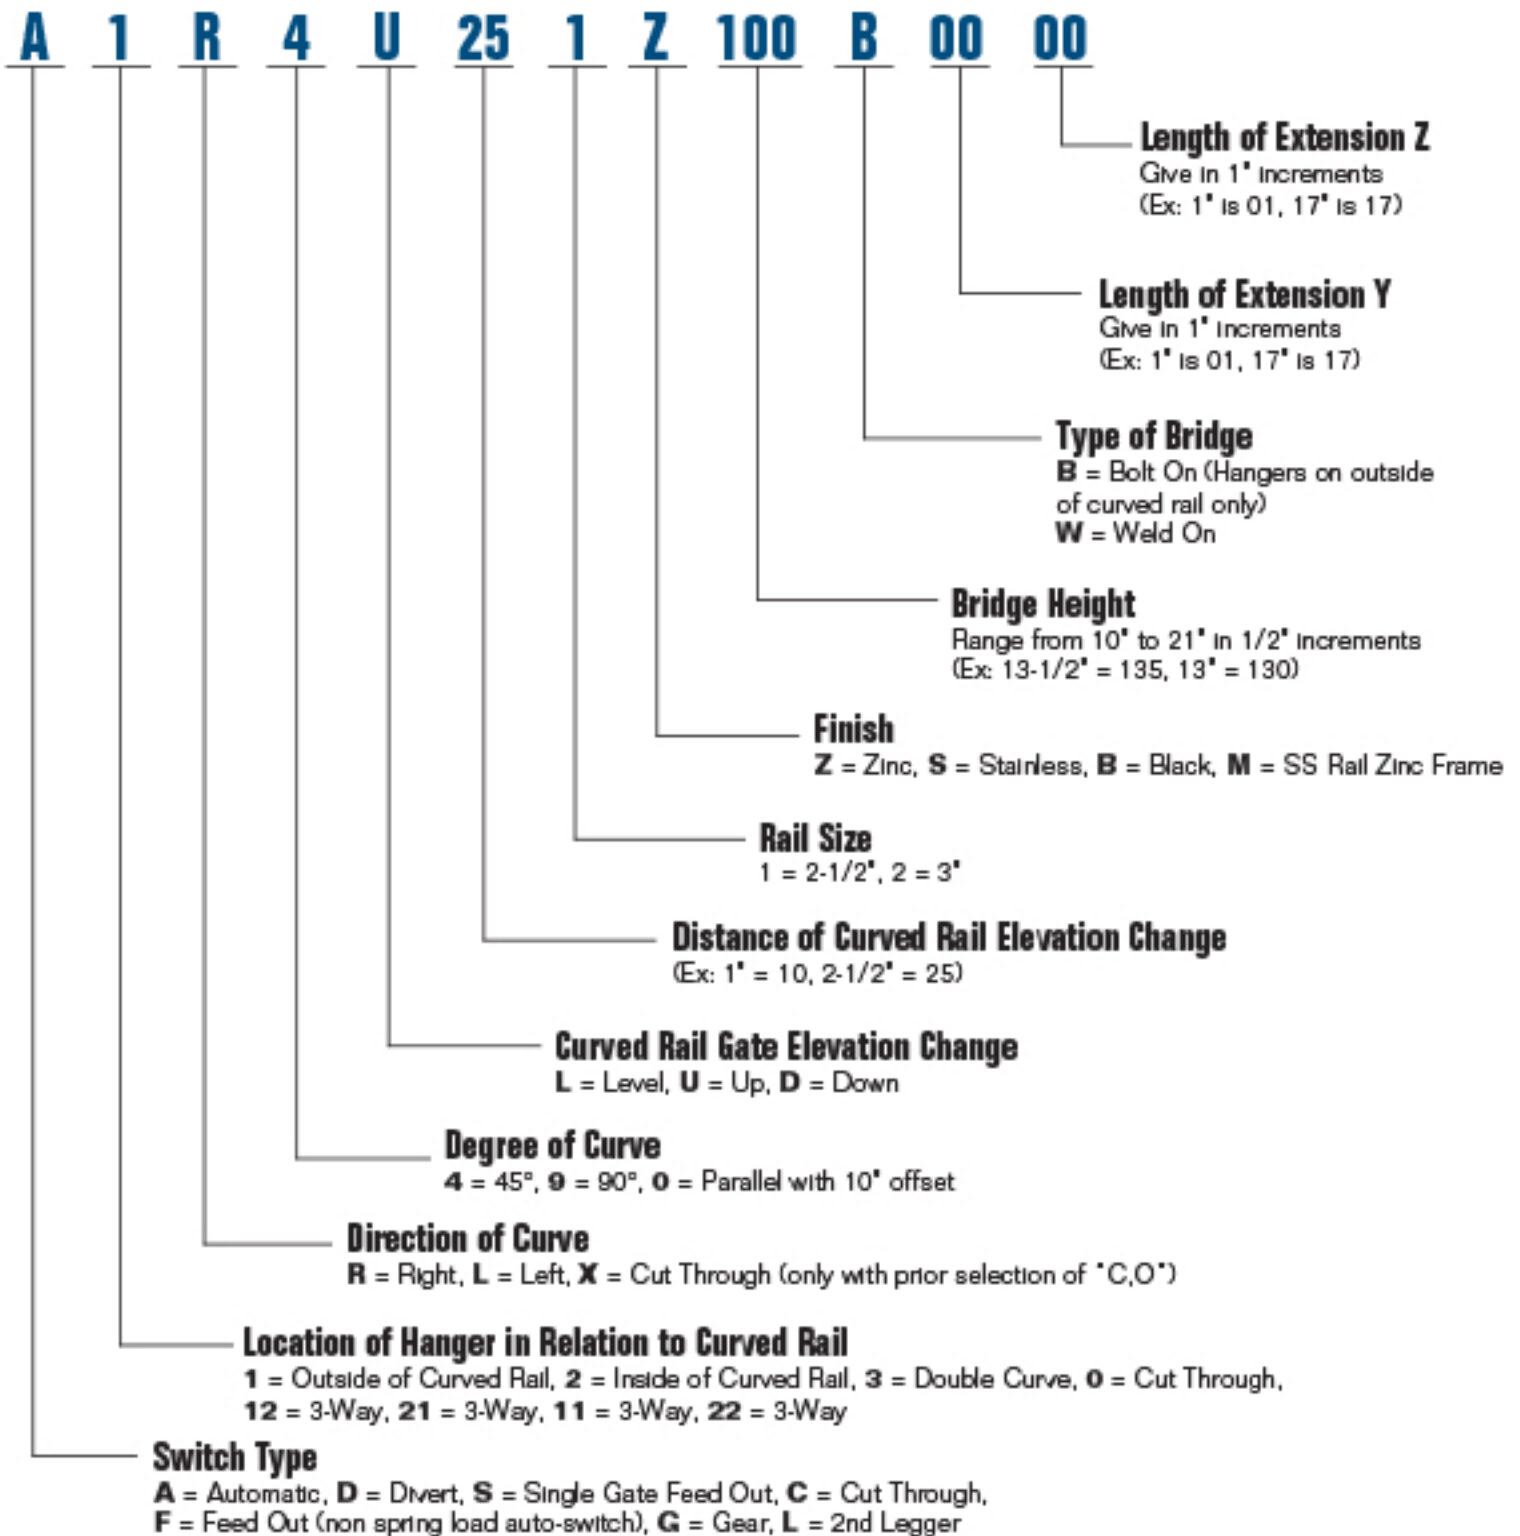

# IDFI Switch Ordering Identification Guide

The smaller (red) dashes indicate rail hanger location that mounts rails to the structure of the building.